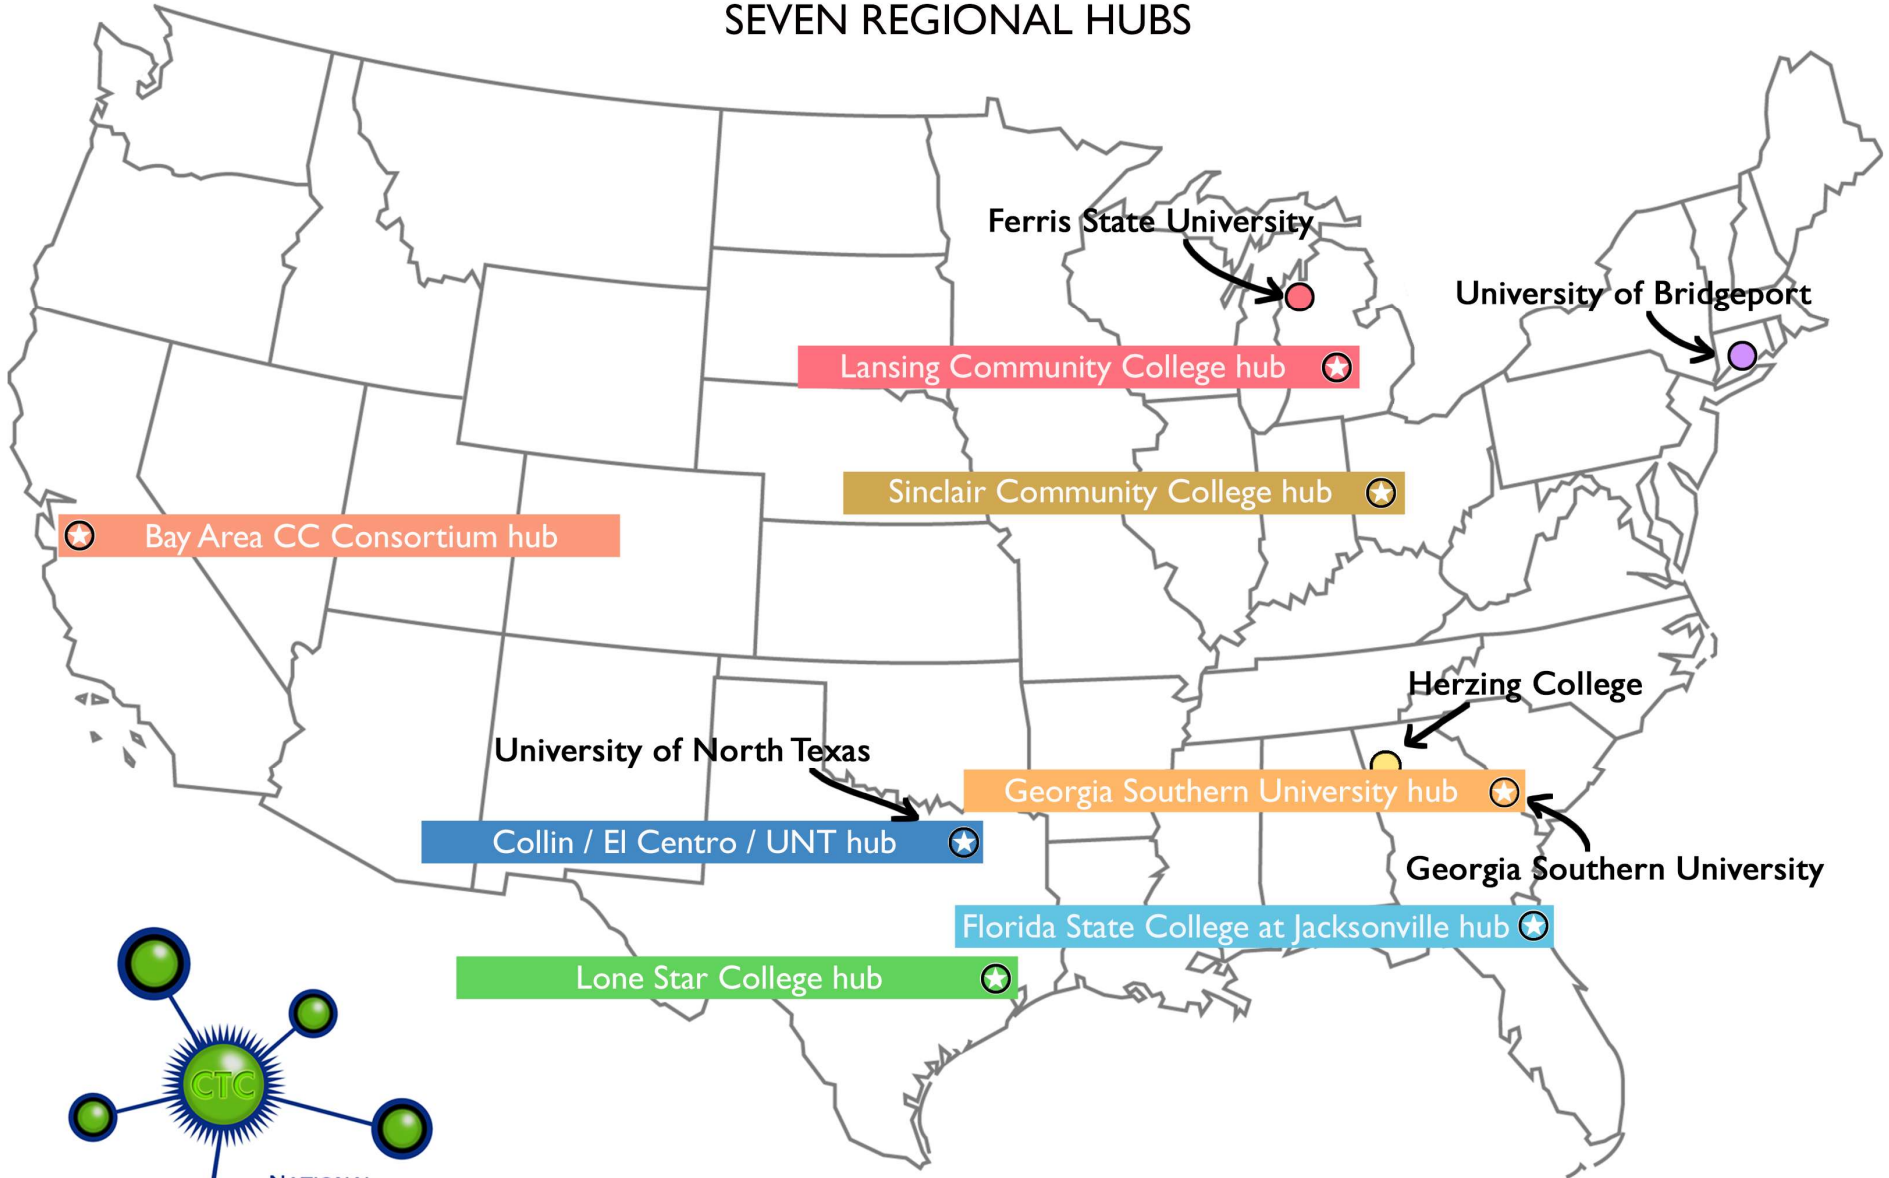

# The National Convergence Technology Center's SEVEN REGIONAL HUBS

This material is based upon work supported by the National Science Foundation under grant number 1700530. Any opinions, findings and conclusions, or recommendations expressed in this material are those of the author(s) and do not necessarily reflect the views of the National Science Foundation.